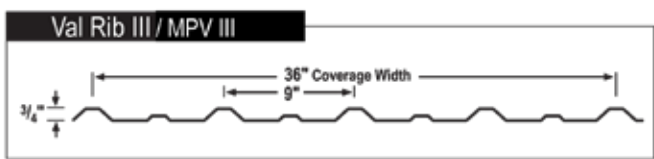

Brite White	824/193*	X	X	X	X	X	X	X		
White	899/169*	X	X	X	X				X	X
Ivory	883/180*	X	X	X	X	X	X	X		
Light Stone	887/181*	X	X	X	X		X	X		
Tan	855/192*	X	X	X	X		X	X		
Cocoa Brown	856/172*	X	X	X	X	X	X	X		
Dark Brown	859	X	X			X	X			
Antique Bronze	854	X	X					X	X	X
Caribbean Blue	881/182*	X	X	X	X		X	X	X	X
Gallery Blue	826	X	X				X	X		
Brick Red	898/187*	X	X	X	X	X	X	X	X	X
Brite Red	845	X	X							
Classic Burgundy	853/156*	X	X	X	X				X	X
Hickory Moss	870/179*	X	X	X	X	X	X	X		
Patina Green	893	X	X							
Evergreen	875/176*	X	X	X	X	X	X	X	X	X
Light Gray	889/178*	X	X	X	X	X	X	X	X	X
Charcoal Gray	851/157*	X	X	X	X		X	X	X	X
True Black	882	X	X							
Hartford Green	821	X	X			X	X	X	X	X
Bright Copper Penny	939	X							X	X

Enduracote Warranty

- Lifetime film integrity warranty for walls and roofs
- 30-year warranty against fade and chalk for walls and roofs
- 10-year edge rust warranty against acid rain for exposed fastener panels (15-year for Grandrib 3 Plus)
- 25-year non-perforation warranty for Grandrib 3 Plus against acid rain for walls; 20 years for roofs

*25-Year Limited Paint Warranty (100 series numbers reference the 25-year paint color code)

- 25-year limited paint warranty
- 10-year fade and chalk

Oil canning can be caused by many factors and is not cause for rejection. If oil canning occurs, the installation of an ethofoam backer rod under the center of the panels can significantly improve the appearance.