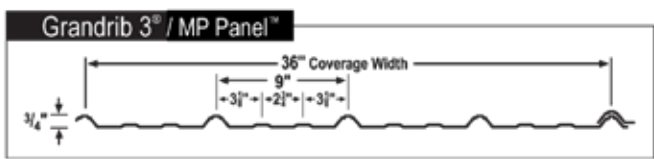

Brite White	824/193*	X	X	X	X	X	X	X		
White	899/169*	X	X	X	X				X	X
Ivory	883/180*	X	X	X	X	X	X	X		
Light Stone	887/181*	X	X	X	X		X	X		
Tan	855/192*	X	X	X	X		X	X		
Cocoa Brown	856/172*	X	X	X	X	X	X	X		
Dark Brown	859	X	X			X	X			
Antique Bronze	854	X	X					X	X	X
Caribbean Blue	881/182*	X	X	X	X		X	X	X	X
Gallery Blue	826	X	X				X	X		
Brick Red	898/187*	X	X	X	X	X	X	X	X	X
Brite Red	845	X	X							
Classic Burgundy	853/156*	X	X	X	X				X	X
Hickory Moss	870/179*	X	X	X	X	X	X	X		
Patina Green	893	X	X							
Evergreen	875/176*	X	X	X	X	X	X	X	X	X
Light Gray	889/178*	X	X	X	X	X	X	X	X	X
Charcoal Gray	851/157*	X	X	X	X		X	X	X	X
True Black	882	X	X							
Hartford Green	821	X	X			X	X	X	X	X
Bright Copper Penny	939	X							X	X

Enduracote Warranty

- Lifetime film integrity warranty for walls and roofs
- 30-year warranty against fade and chalk for walls and roofs
- 10-year edge rust warranty against acid rain for exposed fastener panels (15-year for Grandrib 3 Plus)
- 25-year non-perforation warranty for Grandrib 3 Plus against acid rain for walls; 20 years for roofs

*25-Year Limited Paint Warranty (100 series numbers reference the 25-year paint color code)

- 25-year limited paint warranty
- 10-year fade and chalk

Oil canning can be caused by many factors and is not cause for rejection. If oil canning occurs, the installation of an ethofoam backer rod under the center of the panels can significantly improve the appearance.