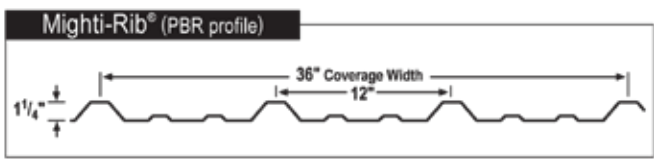

Brite White	824/193*	X	X	X	X	X	X	X		
White	899/169*	X	X	X	X				X	X
Ivory	883/180*	X	X	X	X	X	X	X		
Light Stone	887/181*	X	X	X	X		X	X		
Tan	855/192*	X	X	X	X		X	X		
Cocoa Brown	856/172*	X	X	X	X	X	X	X		
Dark Brown	859	X	X			X	X			
Antique Bronze	854	X	X					X	X	X
Caribbean Blue	881/182*	X	X	X	X		X	X	X	X
Gallery Blue	826	X	X				X	X		
Brick Red	898/187*	X	X	X	X	X	X	X	X	X
Brite Red	845	X	X							
Classic Burgundy	853/156*	X	X	X	X				X	X
Hickory Moss	870/179*	X	X	X	X	X	X	X		
Patina Green	893	X	X							
Evergreen	875/176*	X	X	X	X	X	X	X	X	X
Light Gray	889/178*	X	X	X	X	X	X	X	X	X
Charcoal Gray	851/157*	X	X	X	X		X	X	X	X
True Black	882	X	X							
Hartford Green	821	X	X			X	X	X	X	X
Bright Copper Penny	939	X							X	X

Enduracote Warranty

- Lifetime film integrity warranty for walls and roofs
- 30-year warranty against fade and chalk for walls and roofs
- 10-year edge rust warranty against acid rain for exposed fastener panels (15-year for Grandrib 3 Plus)
- 25-year non-perforation warranty for Grandrib 3 Plus against acid rain for walls; 20 years for roofs

*25-Year Limited Paint Warranty (100 series numbers reference the 25-year paint color code)

- 25-year limited paint warranty
- 10-year fade and chalk

Oil canning can be caused by many factors and is not cause for rejection. If oil canning occurs, the installation of an ethofoam backer rod under the center of the panels can significantly improve the appearance.